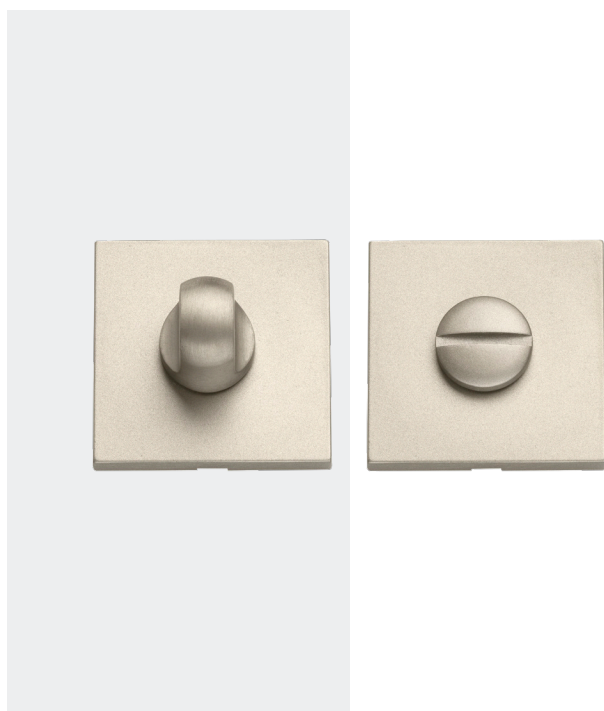

XS R/C

MULETILLA XS R/C NIQUEL MATE

Código: 16804
Material: ZAMAK
Acabado: NIQUEL MATE
Roseta: XS R/C 5mm. espesor
Referencia: 16804